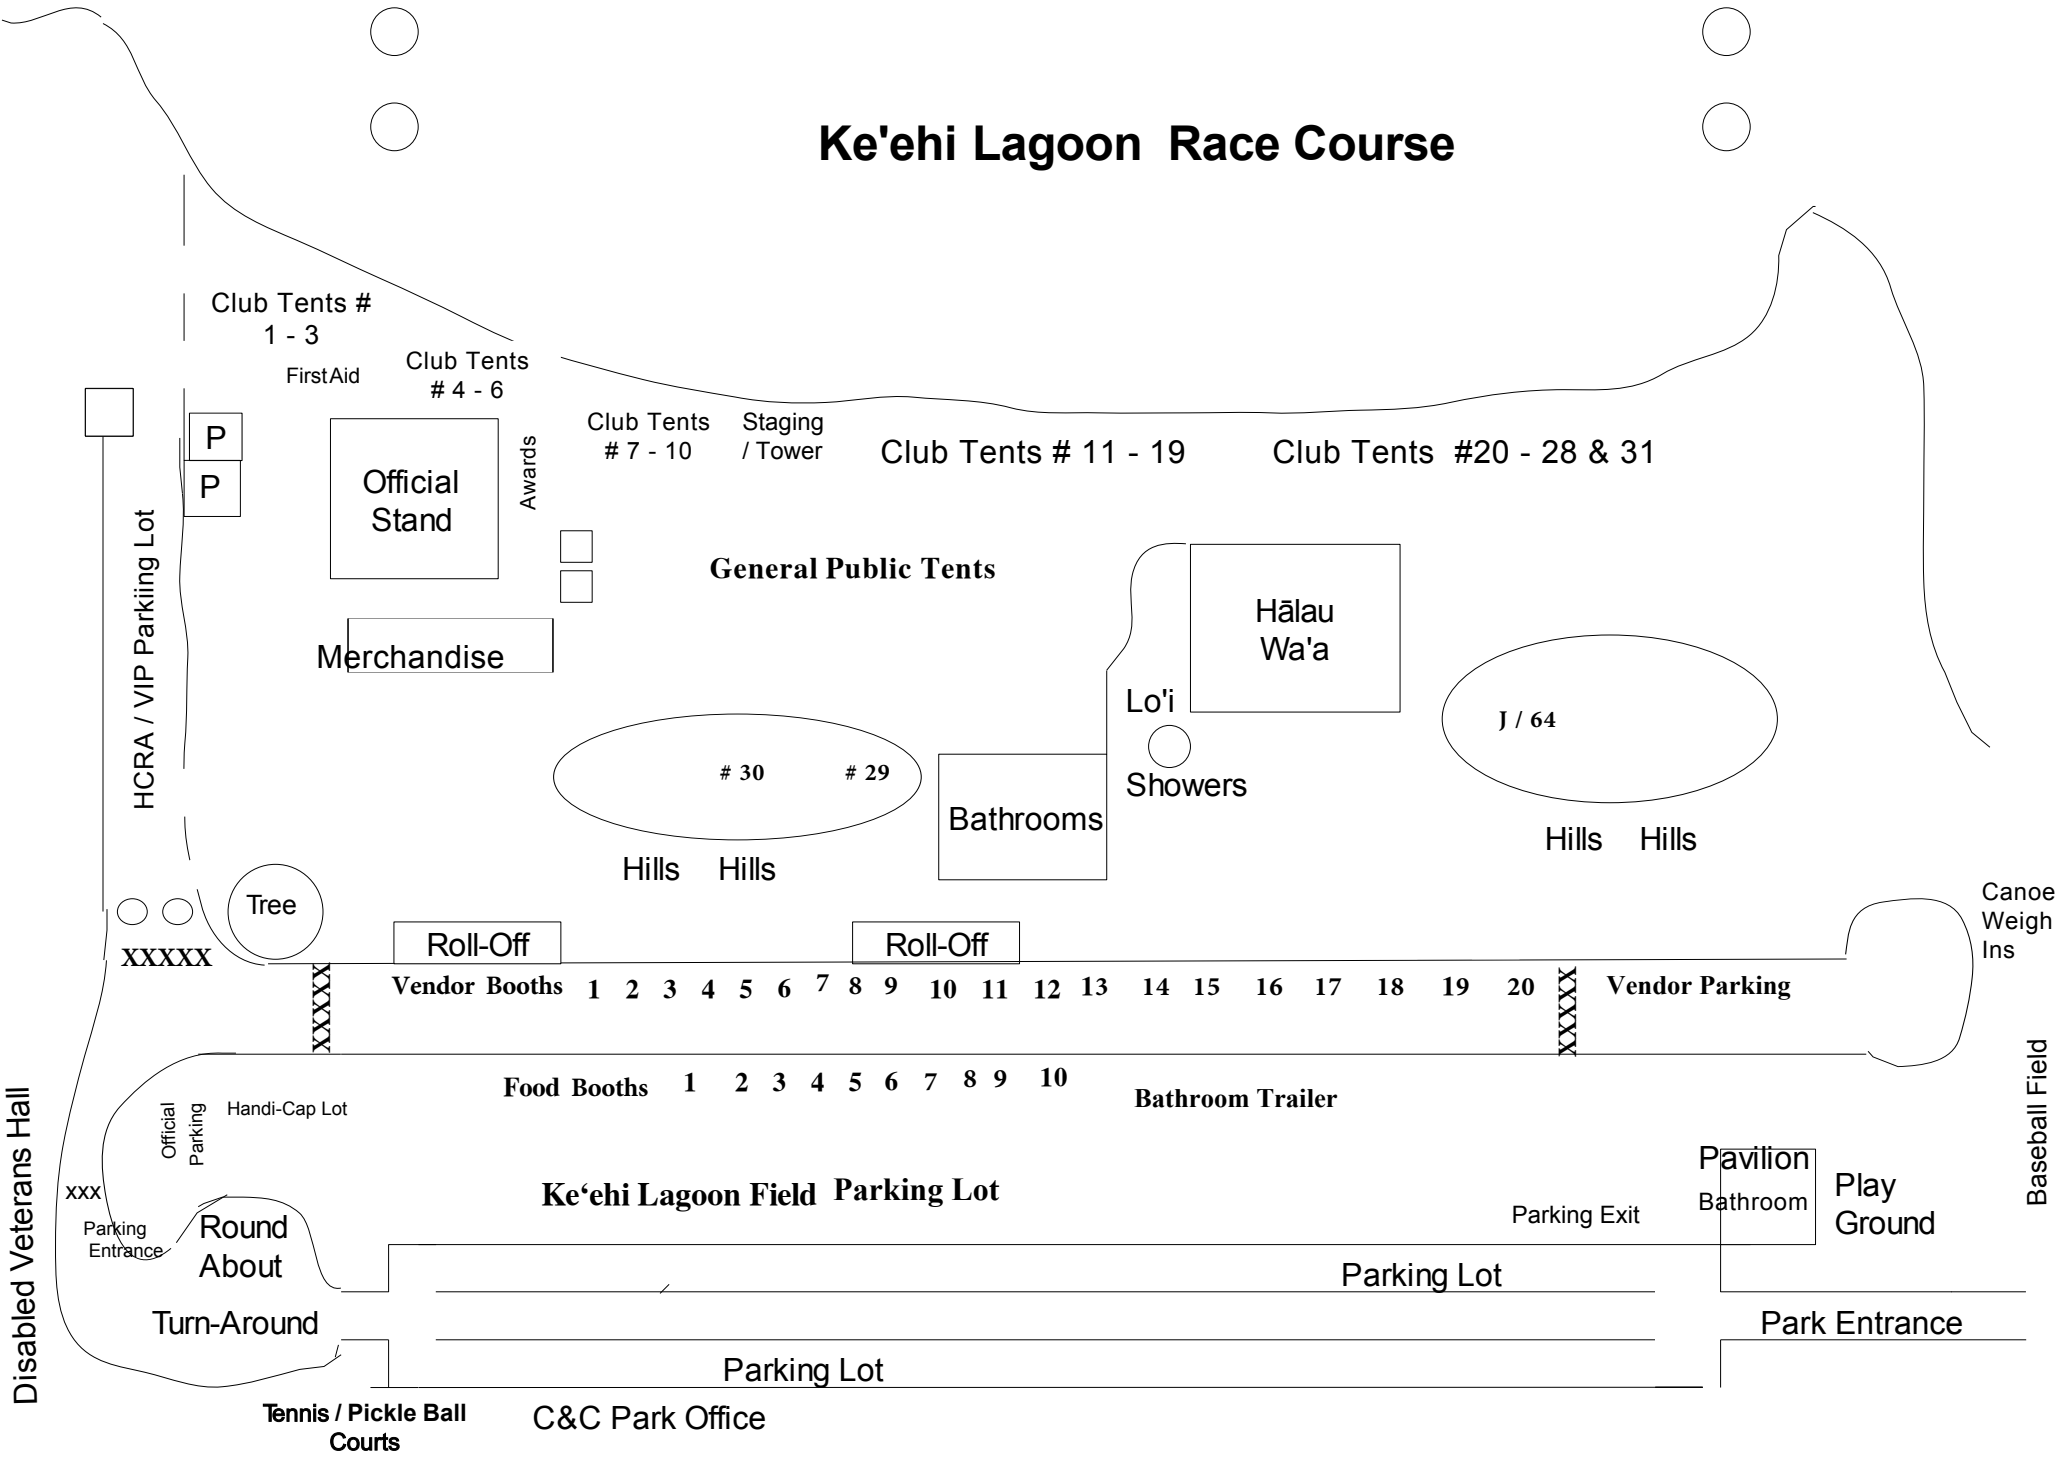

Ke'ehi Lagoon Race Course

Disabled Veterans Hall

Baseball Field

Canoe Weigh Ins

Park Entrance

Pavilion Bathroom

Play Ground

Parking Lot

Parking Lot

Parking Lot

C&C Park Office

Tennis / Pickle Ball Courts

Round About

Ke'ehi Lagoon Field Parking Lot

Bathroom Trailer

Food Booths 1 2 3 4 5 6 7 8 9 10

Vendor Parking

Vendor Booths

Roll-Off

Roll-Off

Hills Hills

Hills Hills

Lo'i Showers

Bathrooms

Club Tents # 4 - 6

Club Tents # 1 - 3

First Aid

HCRA / VIP Parking Lot

P P

Tree

XXXXXX

XXXXXX